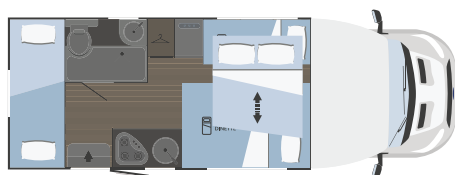

The first low profile model for 7 people

The motorhome for large families, with 7 belted seats and 7 berths, ready to conquer the market!

- **Ford 165 HP chassis with automatic drive:** power and comfort on any type of road.
- **Motorhome Premium Pack included:** the perfect balance between design and functionality on the Ford chassis.
- **Rear-view camera as standard:** simplified manoeuvres for optimal safety.
- **4 m awning:** creates a relaxing outdoor space.
- **100 W solar panel:** guaranteed autonomy.
- **7 belted seats, 7 berths:** extraordinary capacity in an under 7 metres low profile model, with drop-down bed and dinette included
- **Isofix included:** child safety is our priority.
- **Bronze Pack:** irresistible design, a blend of elegance and style.

 **Ford Transit**
2,0 L

 6970x2340

 **7**  **4**  **1150x650**
(+2+1 opt)